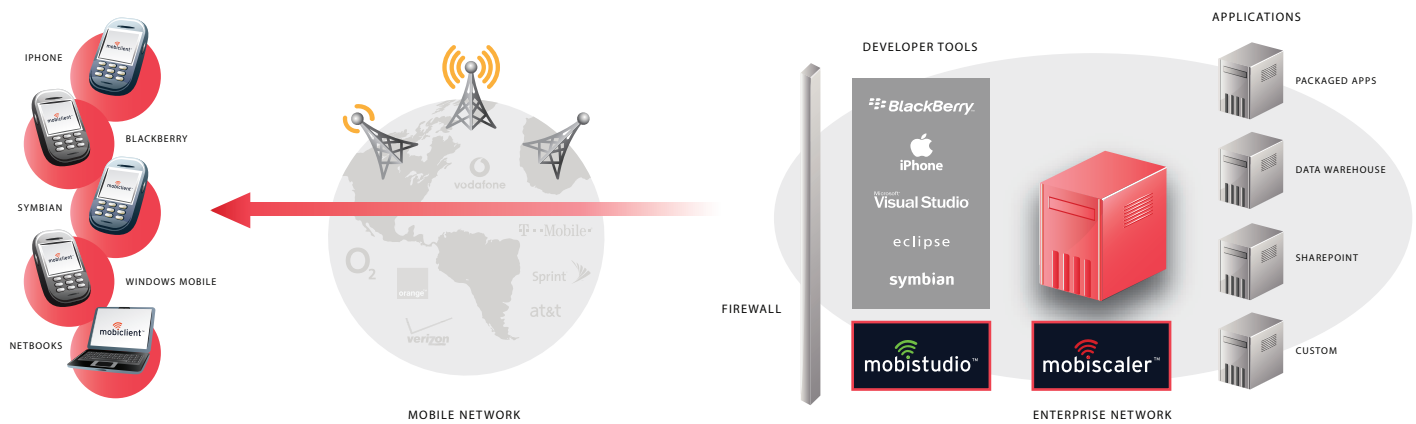

Vaultus Mobile SharePoint Solutions, built using Vaultus' award winning mobiScaler technology, is the only out-of-the-box mobile solution that achieves new levels of performance, usability, security and handset battery life. mobiScaler is a scalable, plug and play framework that requires no changes to your customized SharePoint site while delivering Fort Knox-style data security, accelerated application performance and integrated access to critical data from SharePoint.

KEY BENEFITS

BENEFITS TO IT ORGANIZATIONS

- Non-Invasive plug-in to existing network infrastructure and operational systems.
- Out-of-the-box usability with no requirement to modify the SharePoint site to accommodate mobile team members.
- SharePoint data made available to employees, business partners, and even customers.
- Protects existing and future application development & platform investments.

mobiScaler™ Framework for SharePoint

mobiScaler™

A revolutionary new class of enterprise mobility software that provides a lightweight cohesive set of services that complement existing application and data management tools. mobiScaler is used to develop and deploy mobile applications that plug into the existing network infrastructure and data center, is enterprise-ready, and easy to build and use.